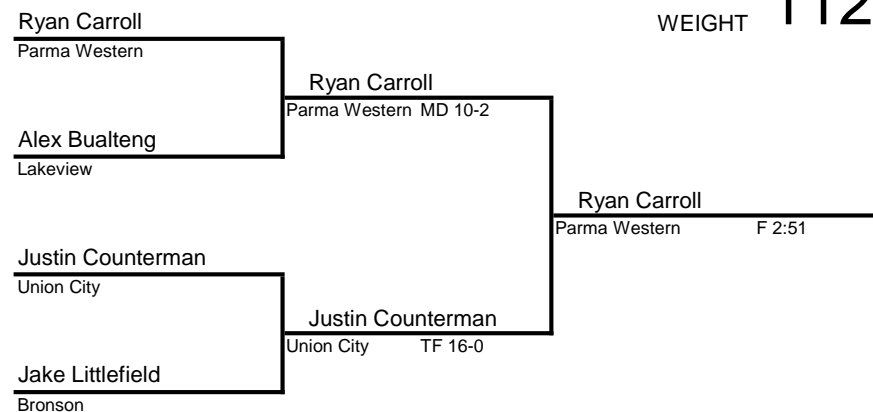

Bill Evans Memorial Invitational

POOL A		RD 1	W I N	L O S S	RD 2	W I N	L O S S	RD 3	W I N	L O S S
		1	SCORE		32	SCORE		65	SCORE	
1	Ryan Carroll PW	2	F :30		BYE	BYE		3	F 1:45	
2	Tony Etchinson BCC	1	L		3	L		BYE	BYE	
3	Alan Kulikowski MIL	BYE	BYE		2	F 5:01		1	L	
POOL B		RD 1	W I N	L O S S	RD 2	W I N	L O S S	RD 3	W I N	L O S S
		2	SCORE		33	SCORE		66	SCORE	
4	Justin McKenzie LIN	BYE	BYE		5	F :29		6	L	
5	Ryan Pinkster XMEN	6	L		4	L		BYE	BYE	
6	Alex Bualteng LAK	5	F :12		BYE	BYE		4	F :49	
POOL C		RD 1	W I N	L O S S	RD 2	W I N	L O S S	RD 3	W I N	L O S S
		3	SCORE		34	SCORE		67	SCORE	
7	Justin Counterman UC	8	F :30		BYE	BYE		9	F 5:20	
8	Donovan Hayes MAR	7	L		9	L		BYE	BYE	
9	Wilson Blake LAKB	BYE	BYE		8	F :27		7	L	
POOL D		RD 1	W I N	L O S S	RD 2	W I N	L O S S	RD 3	W I N	L O S S
		X	SCORE		X	SCORE		68	SCORE	
10	Tamara Staecker MEN	BYE	BYE		11	VOID		12	L	
11	Void	12	L		10	L		BYE	BYE	
12	Jake Littlefield BRO	11	VOID		BYE	BYE		10	TF 16-0	

WEIGHT **112**