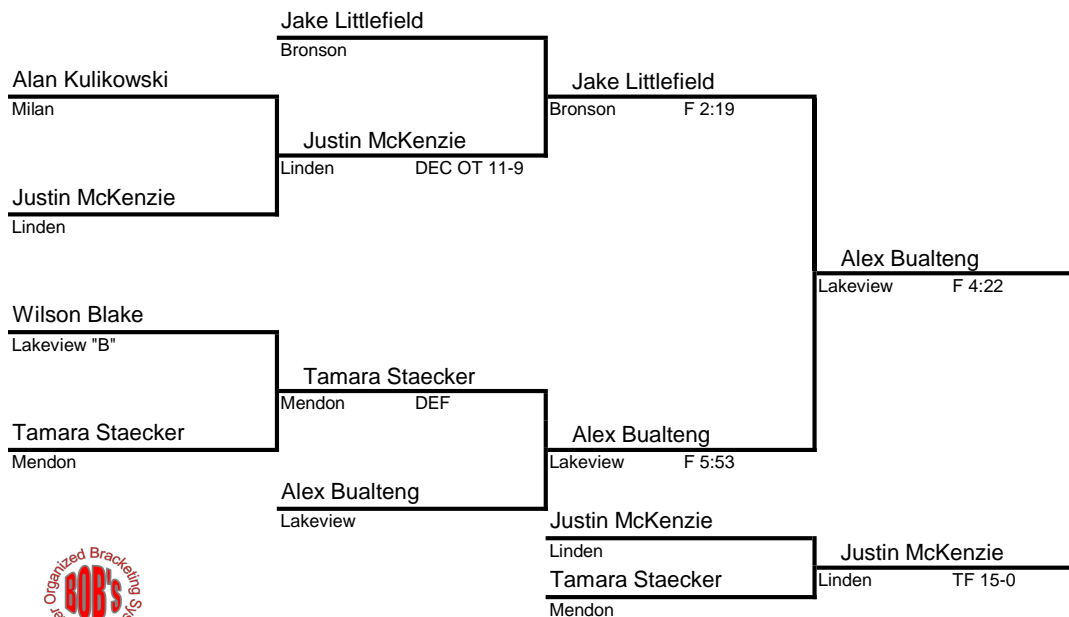

Bill Evans Memorial Invitational

POOL A		RD 1	W I N	L O S S	RD 2	W I N	L O S S	RD 3	W I N	L O S S
		1	SCORE		32	SCORE		65	SCORE	
1	Ryan Carroll PW	2	F :30		BYE	BYE		3	F 1:45	
2	Tony Etchinson BCC	1	L		3	L		BYE	BYE	
3	Alan Kulikowski MIL	BYE	BYE		2	F 5:01		1	L	
POOL B		RD 1	W I N	L O S S	RD 2	W I N	L O S S	RD 3	W I N	L O S S
		2	SCORE		33	SCORE		66	SCORE	
4	Justin McKenzie LIN	BYE	BYE		5	F :29		6	L	
5	Ryan Pinkster XMEN	6	L		4	L		BYE	BYE	
6	Alex Bualteng LAK	5	F :12		BYE	BYE		4	F :49	
POOL C		RD 1	W I N	L O S S	RD 2	W I N	L O S S	RD 3	W I N	L O S S
		3	SCORE		34	SCORE		67	SCORE	
7	Justin Counterman UC	8	F :30		BYE	BYE		9	F 5:20	
8	Donovan Hayes MAR	7	L		9	L		BYE	BYE	
9	Wilson Blake LAKB	BYE	BYE		8	F :27		7	L	
POOL D		RD 1	W I N	L O S S	RD 2	W I N	L O S S	RD 3	W I N	L O S S
		X	SCORE		X	SCORE		68	SCORE	
10	Tamara Staecker MEN	BYE	BYE		11	VOID		12	L	
11	Void	12	L		10	L		BYE	BYE	
12	Jake Littlefield BRO	11	VOID		BYE	BYE		10	TF 16-0	

WEIGHT **112**